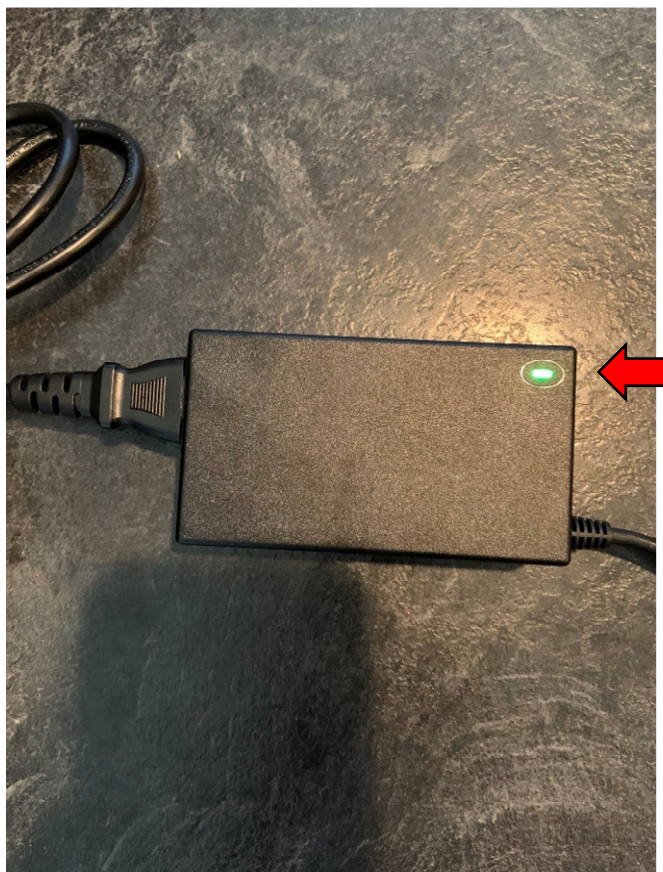

EXPRESS POLL - POLL BOOK EQUIPMENT GUIDE

Verizon MiFi Hotspot

To Hotspot

Power Plugged Cable Plugged into Hotspot, other end into Power Strip/Extension Cord/Wall Outlet.

EXPRESS POLL - POLL BOOK EQUIPMENT GUIDE

Express Poll – Poll Book

All Items in the correct place

ExpressVote Printer

Printer Power Box and Power Cord

Printer Power Box and Power Cord, connected with Green Light

Printer Power Cable, Plugs in Flat side down

USB Cable, Plugs in rounded side down

Express Poll - Poll Book

White Power Box – Orange Cord Plugs into port on box

Stand with USB Ports and Orange Cord plugged into power box

Printer USB Cable Plugged into stand, can be plugged into either port