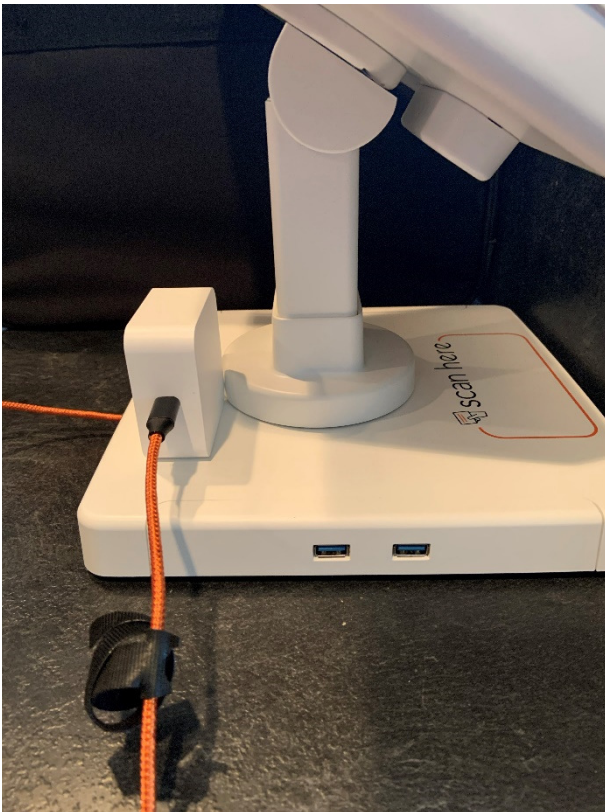

EXPRESS POLL - POLL BOOK EQUIPMENT GUIDE

Verizon MiFi Hotspot

To Hotspot

Power Plugged Cable Plugged into Hotspot, other end into Power Strip/Extension Cord/Wall Outlet.

EXPRESS POLL - POLL BOOK EQUIPMENT GUIDE

Express Poll – Poll Book

All Items in the correct place

ExpressVote Printer

Printer Power Box and Power Cord

Printer Power Box and Power Cord, connected with Green Light

Printer Power Cable, Plugs in Flat side down

USB Cable, Plugs in rounded side down

Express Poll - Poll Book

White Power Box – Orange Cord Plugs into port on box

Stand with USB Ports and Orange Cord plugged into power box

Printer USB Cable Plugged into stand, can be plugged into either port